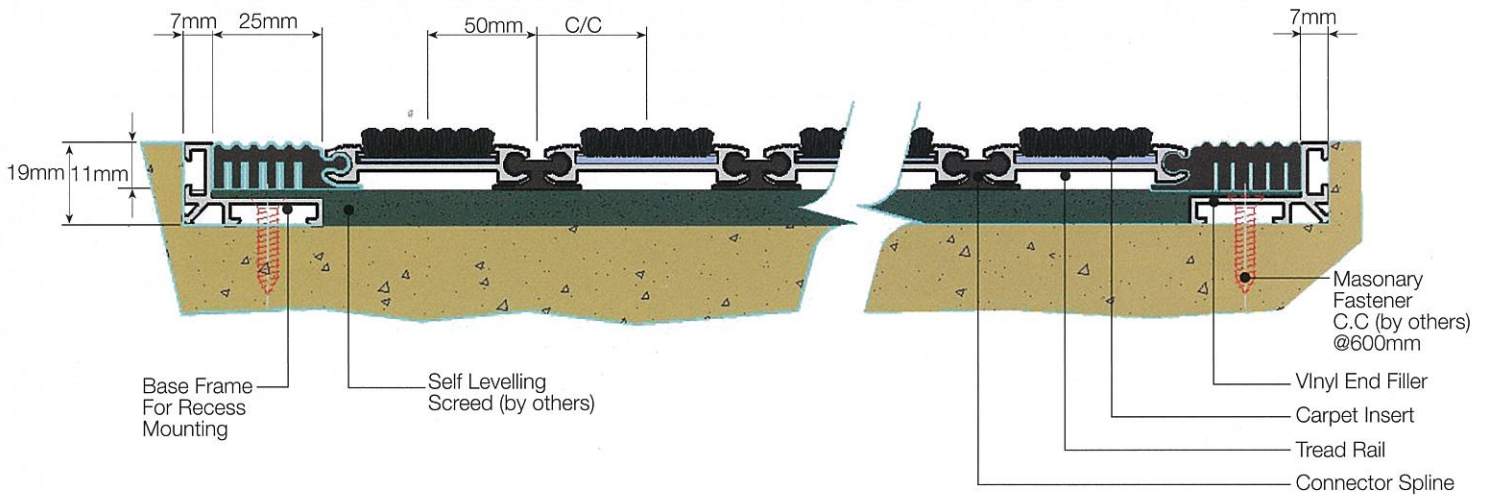

C/S PediSmart™

United World College - Singapore

ALDI Supermarket Victoria - Australia

URA Government Office - Singapore

C/S PediSmart™ Technical Details

Tread Inserts

- 3 Exterior textile options
- 6 Interior textile options
- 3 Vinyl options
- Serrated aluminium option

Aluminium rail

Vinyl End Filler

Continuous vinyl spline and cushion (open or closed)

Rail Options

*Standard

C/S PediSmart™

Siam Paragon - Thailand

C/S **PediSmart™** is the perfect entrance flooring solution for buildings in moderate use such as offices, shops, hotels, banks and building societies, and where colour and design specification is often as critical as dirt stopping capabilities.

C/S **PediSmart™** can be recess or surface mounted, either in a ramped frame or to finish level with a surrounding carpet. Carpet, vinyl or abrasive tread infills can be specified individually or in combination, along with our unique open or closed vinyl spline, which either allows waste to drop through or be retained in channels between the rails. With either option, C/S **PediSmart™** rolls up for easy under-cleaning.

C/S **PediSmart™** Product Data

- Recess or surface mounted options
- Rolls up for easy matwell cleaning
- Excellent moisture and dirt removal/containment in conjunction with C/S **Pedisystems®** patented performance textile
- Closed spline option with deep channels allows in situ cleaning along with very high dirt containment
- Open spline option allows dirt to fall into the matwell, the mat is then rolled up for matwell cleaning
- Field changeable inserts without the use of specialist tools for low lifecycle costs
- Wide range of tread options
- Wide range of colour options
- Wide range of frame options