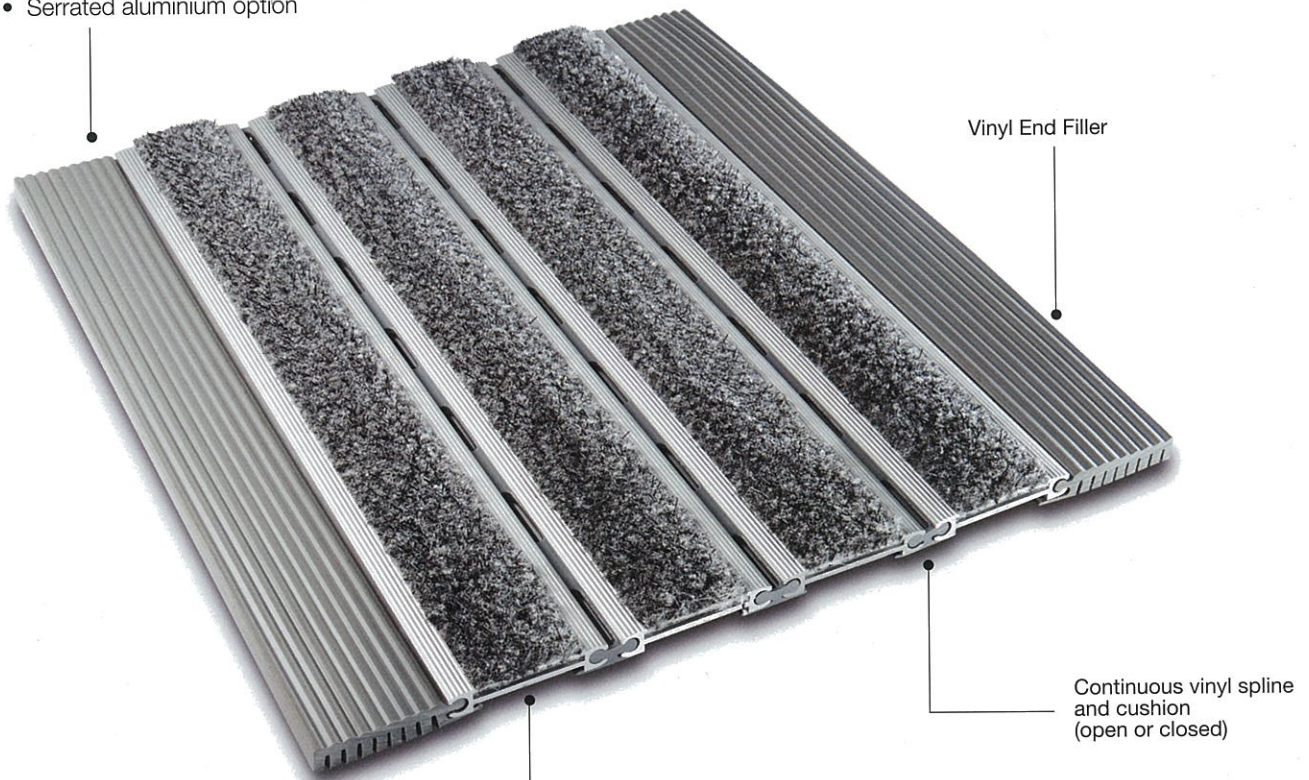

C/S PediSmart™

United World College - Singapore

ALDI Supermarket Victoria - Australia

URA Government Office - Singapore

C/S PediSmart™ Technical Details

Tread Inserts

- 3 Exterior textile options
- 6 Interior textile options
- 3 Vinyl options
- Serrated aluminium option

Aluminium rail

Vinyl End Filler

Continuous vinyl spline and cushion (open or closed)

Rail Options

*Standard

C/S PediSmart™

Siam Paragon - Thailand

C/S **PediSmart™** is the perfect entrance flooring solution for buildings in moderate use such as offices, shops, hotels, banks and building societies, and where colour and design specification is often as critical as dirt stopping capabilities.

C/S **PediSmart™** can be recess or surface mounted, either in a ramped frame or to finish level with a surrounding carpet. Carpet, vinyl or abrasive tread infills can be specified individually or in combination, along with our unique open or closed vinyl spline, which either allows waste to drop through or be retained in channels between the rails. With either option, C/S **PediSmart™** rolls up for easy under-cleaning.

C/S **PediSmart™** Product Data

- Recess or surface mounted options
- Rolls up for easy matwell cleaning
- Excellent moisture and dirt removal/containment in conjunction with C/S **Pedisystems®** patented performance textile
- Closed spline option with deep channels allows in situ cleaning along with very high dirt containment
- Open spline option allows dirt to fall into the matwell, the mat is then rolled up for matwell cleaning
- Field changeable inserts without the use of specialist tools for low lifecycle costs
- Wide range of tread options
- Wide range of colour options
- Wide range of frame options